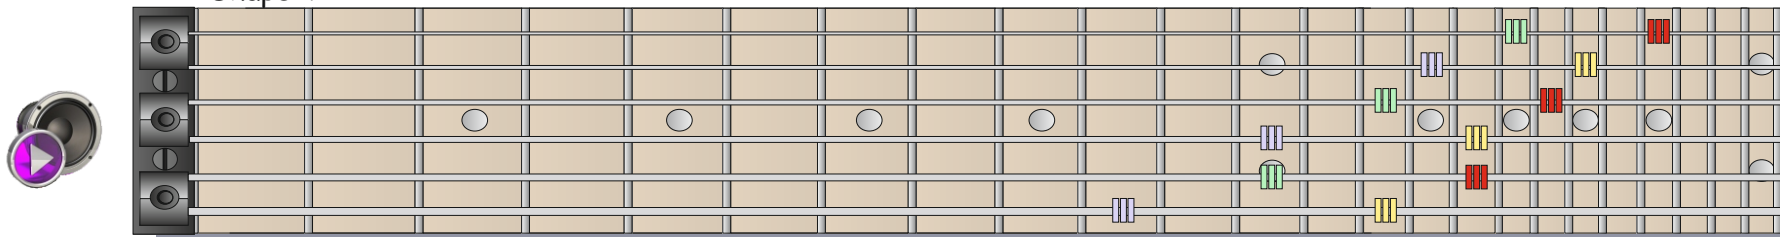

DENIS WARREN  
www.deniswarren.com

Arpeggio: T7M  
Pattern: 2 x 2

Shape 1

Shape 2

Shape 3

Shape 4

Intervals:

||| T    ||| 5<sup>a</sup>  
||| 3<sup>a</sup>   ||| 7<sup>a</sup>